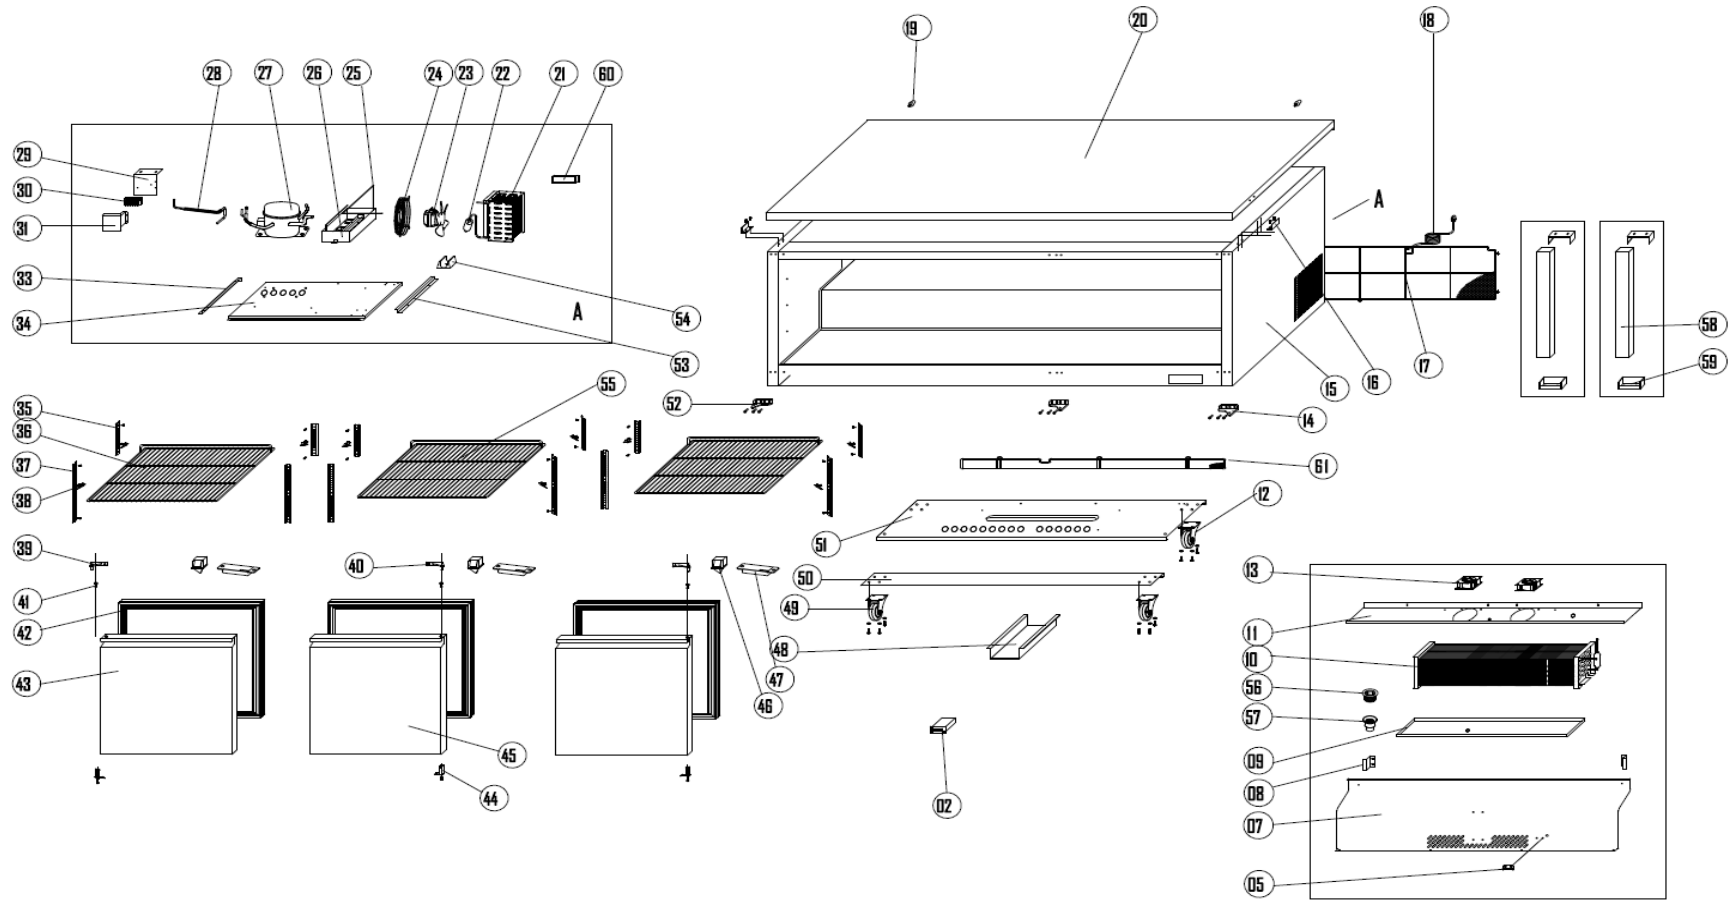

48	CABLE COVER	ALL	1PC	0USK07	KCHUC72R	738292
49	BRAKE WHEEL	ALL	2PCS	0USF03	KCHUC72R	738292
49a	Castor Mounting Bolt (4-PACK)	ALL	4PC	0USC2U	KCHUC72R	738292
49b	Castor Mounting Locking Washer (4-PACK)	ALL	4PC	0USC4A	KCHUC72R	738292
49c	Castor Mounting Flat Washer (4-PACK)	ALL	4PC	0USC2X	KCHUC72R	738292
50	FRONT SUPPORT OF UNIT BOARD	ALL	1PC	0USJ63	KCHUC72R	738292
51	BACK SUPPORT OF UNIT BOARD	ALL	1PC	0USJ64	KCHUC72R	738292
52	LOWER Door Hinge/Left	ALL	1PC	0USF80	KCHUC72R	738292
53	GUIDE OF UNIT BOARD/RIGHT	ALL	1PC	0USK49	KCHUC72R	738292
54	DRIER SUPPORT	ALL	1PC	0USI78	KCHUC72R	738292
55	Middle Shelf	ALL	1PC	0USC0Q	KCHUC72R	738292
56	Drain Pipe(B Ext)	ALL	1PC	096263	KCHUC72R	738292
57	Drain Pipe(A Int)	ALL	1PC	0USG04	KCHUC72R	738292
57a	DRAIN PIPE	ALL	1PC	0USM54	KCHUC72R	738292
57b	DRAIN FIXER	ALL	1PC	0USN75	KCHUC72R	738292
58	Middle Girder	ALL	2PCS	0USH56	KCHUC72R	738292
59	Middle Girder Fixer	ALL	4PCS	0USH59	KCHUC72R	738292
60	Transformer	ALL	1PC	096252	KCHUC72R	738292
61	Unit Room Cover - Bottom	<7104325		N/A	KCHUC72R	738292
		≥7104325	1PC	0USFAI	KCHUC72R	738292

EXPLODE OF KCHUC72R